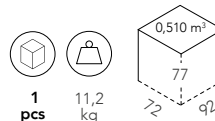

ART. 2580 SMART

S·CAB

Made in Italy — s-cab.it

SEDE/HEADQUARTERS
Via G. Monauni, 12
25030 Coccaglio (BS) Italy

DIVISIONE COMMERCIALE ITALIA
Ph +39 030 7718.760/765/770/775
e-mail: italia@s-cab.it

EXPORT DEPARTMENT
Ph +39 030 7718.715/720/725/726
e-mail: export@s-cab.it