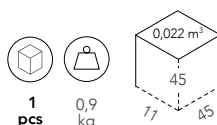

**EXPORT DEPARTMENT**  
Ph +39 030 7718.715/720/725/726  
e-mail: export@s-cab.it

TELO DI RICAMBIO  
SPARE CLOTH  
TOILE DE RECHANGE

**ART. 1603**

**ART. 1602**

CERTIFICAZIONI  
CERTIFICATIONS  
CERTIFICATIONS