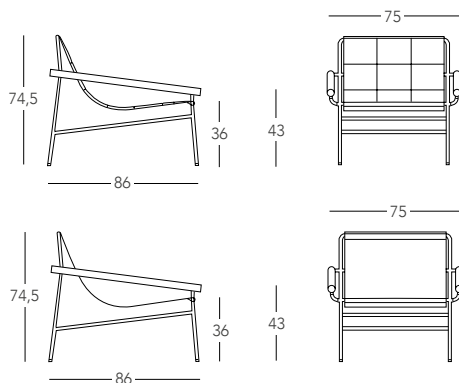

ART. 2582 GLAM

ART. 2580 SMART

S·CAB

Made in Italy — s-cab.it

SEDE/HEADQUARTERS
Via G. Monauni, 12
25030 Coccaglio (BS) Italy

DIVISIONE COMMERCIALE ITALIA
Ph +39 030 7718.760/765/770/775
e-mail: italia@s-cab.it

EXPORT DEPARTMENT
Ph +39 030 7718.715/720/725/726
e-mail: export@s-cab.it