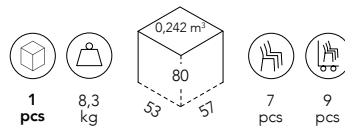

TELAIO
FRAME
CHÂSSIS

Struttura a 4 gambe in acciaio tubolare ø 16 mm
4-leg frame in 16 mm diam tubular steel
Structure à 4 pieds en acier tubulaire ø mm 16

FINITURE
FINISHES
FINITIONS

TESSUTI
FABRICS
TISSUS

T EP V4 V3 TC

ART. 2853

ART. 2853-2

ACCESSORI
FITTINGS
ACCESSOIRES

ART. 2944 001 carrello 55x55 cm / trolley / chariot
ART. 2948 001 optional: maniglione / handle / poignée de transport

CERTIFICAZIONI
CERTIFICATIONS
CERTIFICATIONS