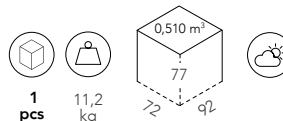

ART. 2581 SMART

S•CAB

Made in Italy — s-cab.it

SEDE/HEADQUARTERS
Via G. Monauni, 12
25030 Coccaglio (BS) Italy

DIVISIONE COMMERCIALE ITALIA
Ph +39 030 7718.760/765/770/775
e-mail: italia@s-cab.it

EXPORT DEPARTMENT
Ph +39 030 7718.715/720/725/726
e-mail: export@s-cab.it