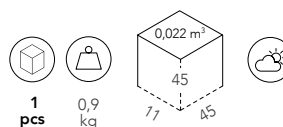

EXPORT DEPARTMENT  
Ph +39 030 7718.715/720/725/726  
e-mail: export@s-cab.it

TELO DI RICAMBIO  
SPARE CLOTH  
TOILE DE RECHANGE

**ART. 1603**

**ART. 1602**

CERTIFICAZIONI  
CERTIFICATIONS  
CERTIFICATIONS