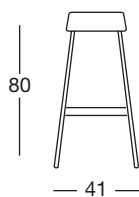

COLORI COLOURS

11
lino
linen

30
arancio
orange

40
rosso
red

51
verde pistacchio
light green

81
antracite
anthracite grey

Art. 2300

Imballo: 4 pezzi
Packing: 4 pieces

Peso unitario Kg 3,000
Unit weight

made in Italy

Sede/Headquarters: 25030 Coccaglio (BS) Italy - Via G. Monauni, 12
Divisione Commerciale Italia: Tel. 0307718.760/765/770 - Fax 0307718.777
www.scab.it - e-mail: italia@scab.it
Export Department: Phone +390307718.720/725/726 - Fax +390307718.700
www.scabitaly.com - e-mail: export@scabitaly.com