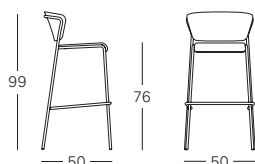

TESSUTI CONSIGLIATI STANDARD FABRICS

ALTRE OPZIONI ALTERNATIVE OPTIONS

TC