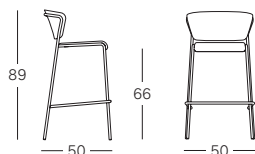

ART. 2862-2