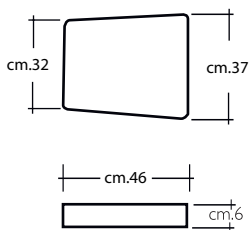

TESSUTI E COLORI FABRICS AND COLOURS